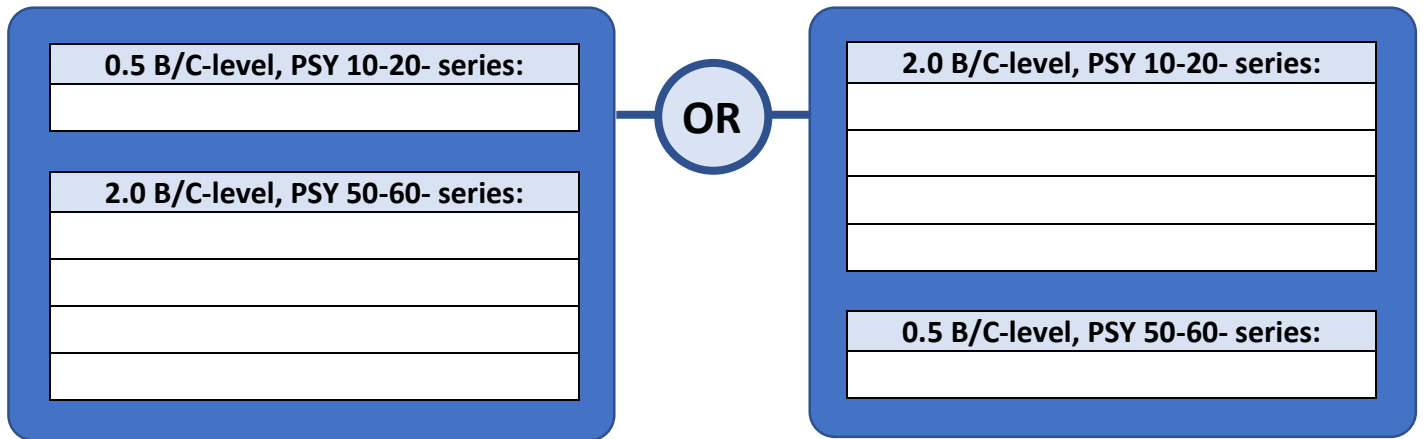

PSYCHOLOGY MAJOR

2014-15 Calendar

All of:	
PSYA01	
PSYA02	
PSYB01	
PSYB07 <i>or</i> STAB22	

0.5 PSY D-Level:
[]

1.0 additional PSY at C/D-level:
[]
[]

1.0 additional PSY at any level:
[]
[]

Notes:

At least 2.0 credits must be at the C-level or higher.

Students in the Major can register in no more than 0.5 PSY D-level courses.